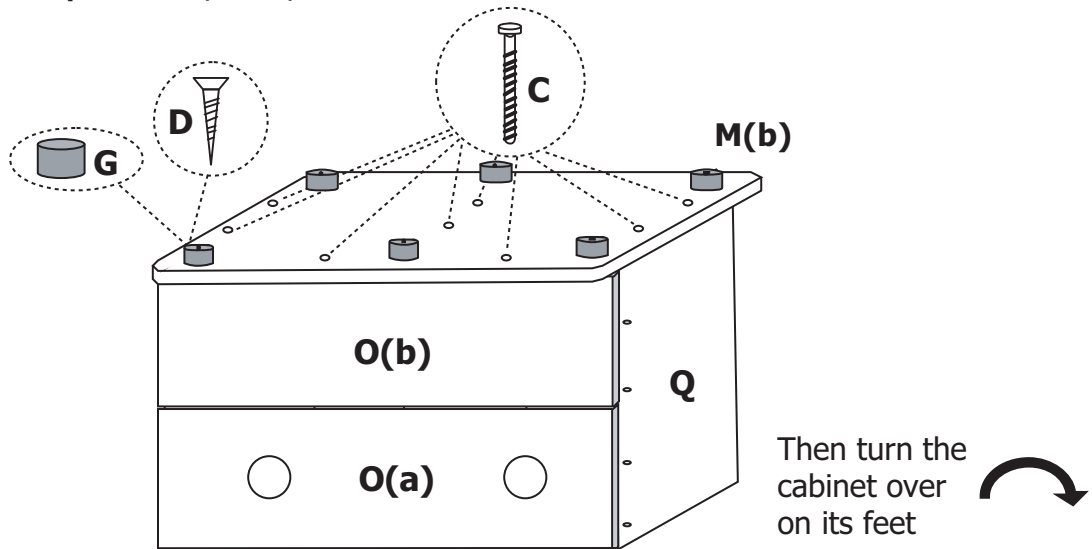

Step 3: Attach base and install feet.
Use panel M(b). Use parts C x 8, G x 6, D x 6.