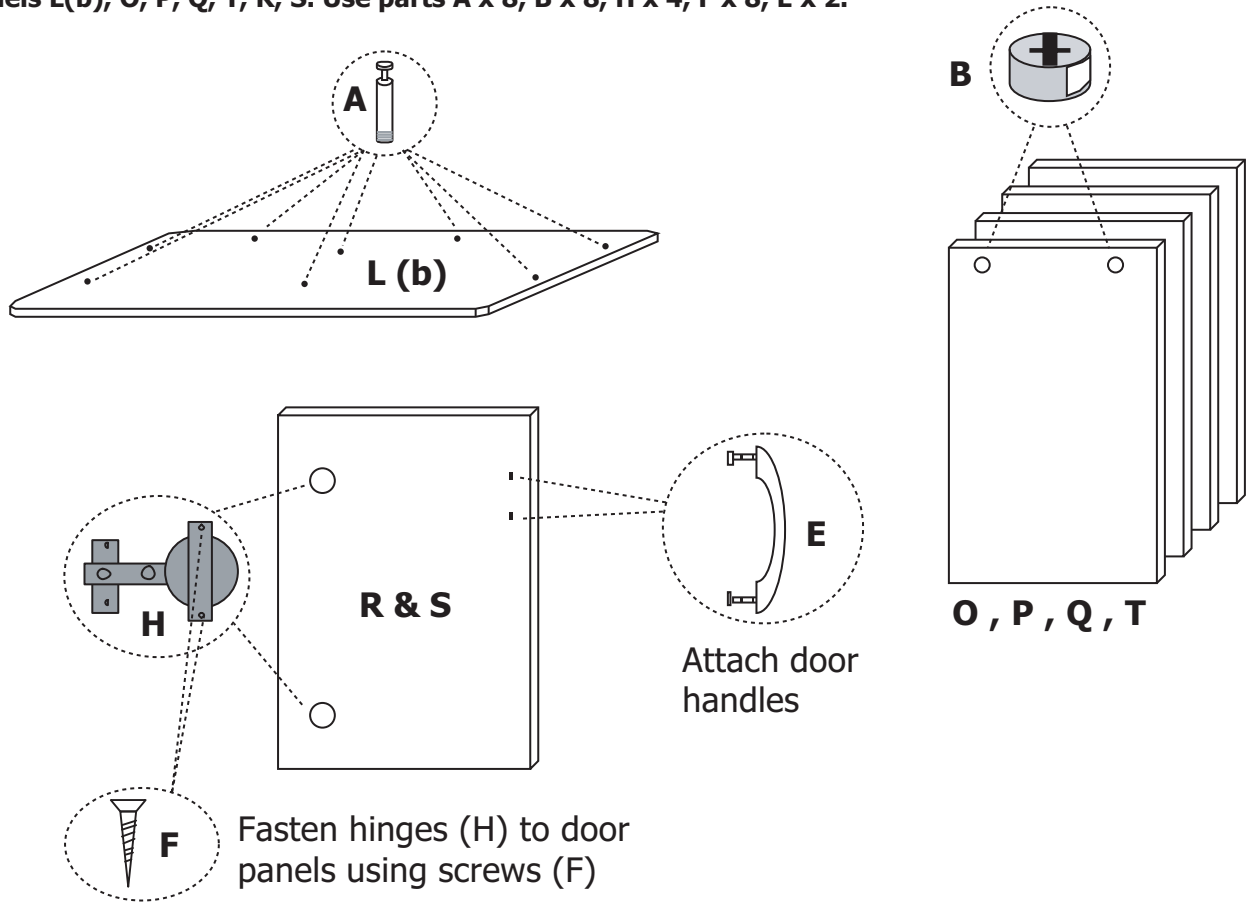

## EuroView 60/75/90, Turtle & Turtle Pro 60/90/120

Tools required:

Contents:

Left side

Right side

Left door

Right door

Centre Panel

**Step 1: Install the locking nuts, screws and door hinges.**  
 Use panels L(b), O, P, Q, T, R, S. Use parts A x 8, B x 8, H x 4, F x 8, E x 2.

**Step 2: Install the side, centre and back panels to the top.**  
 Use panels P, T, Q, O (b), O (a). Use parts C x 8, J x 2, B x 2.