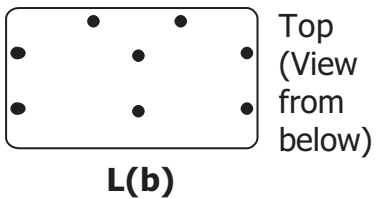

## EuroView 60/75/90, Turtle & Turtle Pro 60/90/120

Tools required:

Contents:

Left side

Right side

Left door

Right door

Centre Panel