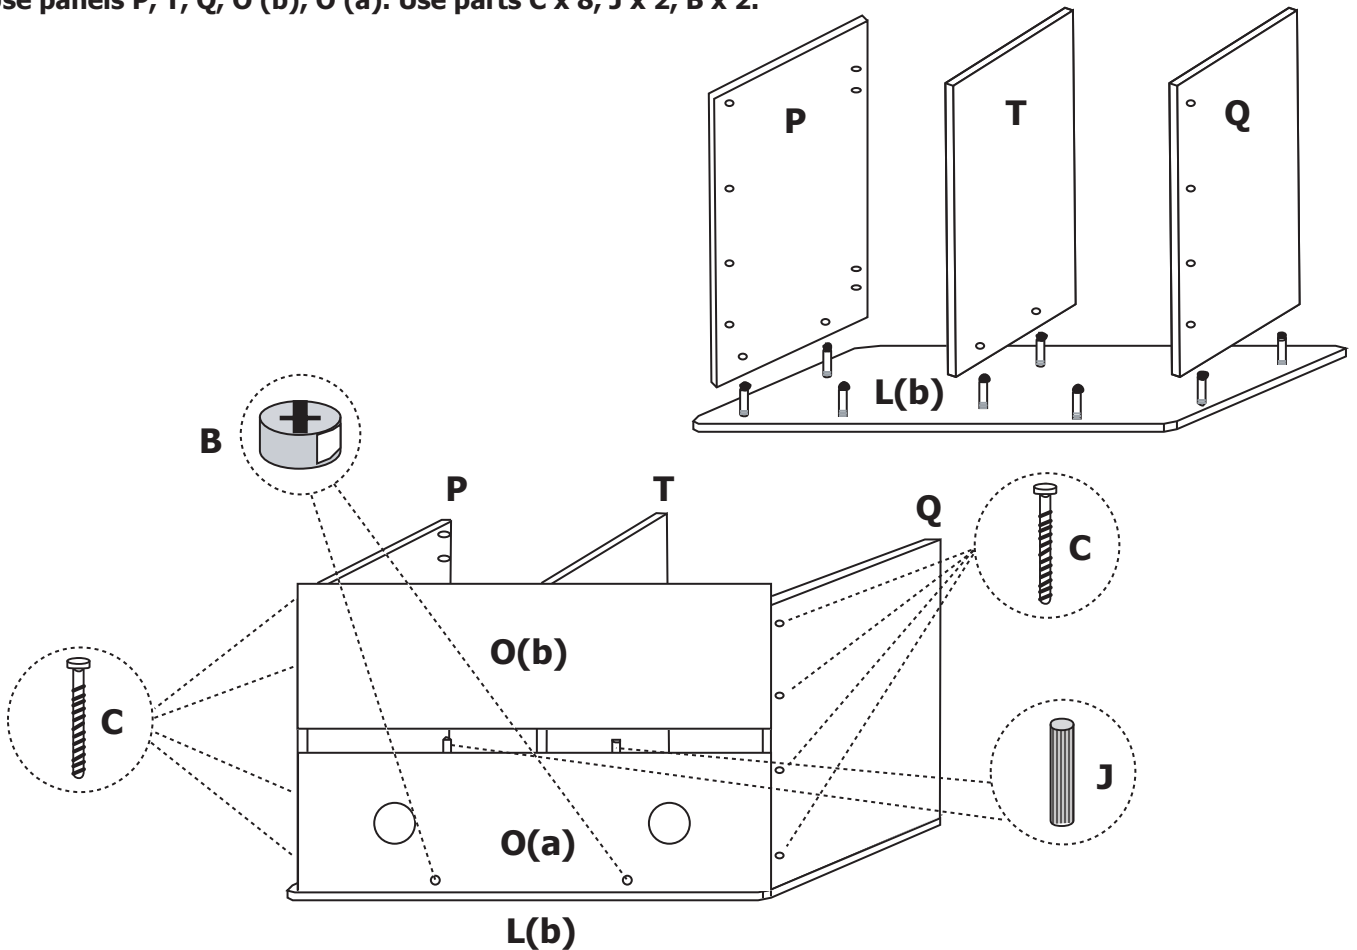

## EuroView 60/75/90, Turtle & Turtle Pro 60/90/120

Tools required:

Contents:

Left side

Right side

Left door

Right door

Centre Panel

**Step 1: Install the locking nuts, screws and door hinges.**  
 Use panels L(b), O, P, Q, T, R, S. Use parts A x 8, B x 8, H x 4, F x 8, E x 2.

**Step 2: Install the side, centre and back panels to the top.**  
 Use panels P, T, Q, O (b), O (a). Use parts C x 8, J x 2, B x 2.