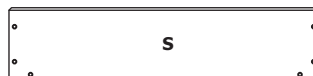

P

Q

R

Front top
panel x 1

S

Back top
panel x 1

T

U

Step 1: Attach the back and sides to the base.
Use panels M, N, Q & T. Use parts C x 10

Step 2: Install the front panels to the assembled unit.
Use panels O & P. Use parts C x 8.

Step 3: Install Light box.
Use part U. Use parts C x 2, D x 4.