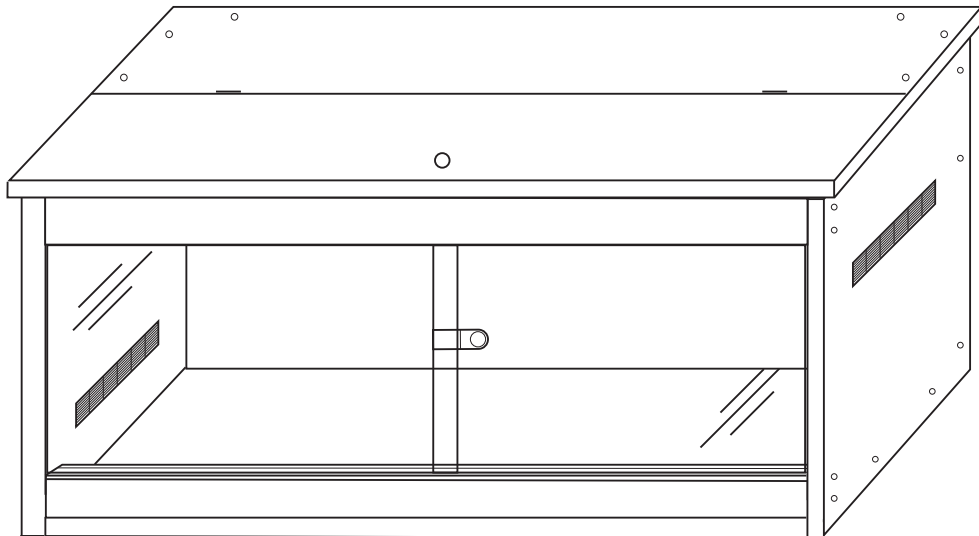

Step 1: Attach the back and sides to the base.
Use panels M, N, Q & T. Use parts C x 10

Step 2: Install the front panels to the assembled unit.
Use panels O & P. Use parts C x 8.

Step 3: Install Light box.
Use part U. Use parts C x 2, D x 4.

Step 4: Install top panel, attach screw caps.

Use panels R & S. Use parts C x 6, F x 8 (12 for 1200 model), H x 2 (3 for 1200 model), K x 24.

Step 5: Install sliding glass doors.

Use parts L x 2.

Attach magnet lock to inside door as shown.

Lift door upwards into top groove then when in place, push the bottom edge back in line with the matching lower groove. Install the inside door first.

Your enclosure is now complete.

Complete your enclosure with a Reptile One fluorescent light reflector and UVB tube as well as other Reptile One accessories available from your local Reptile One dealer.