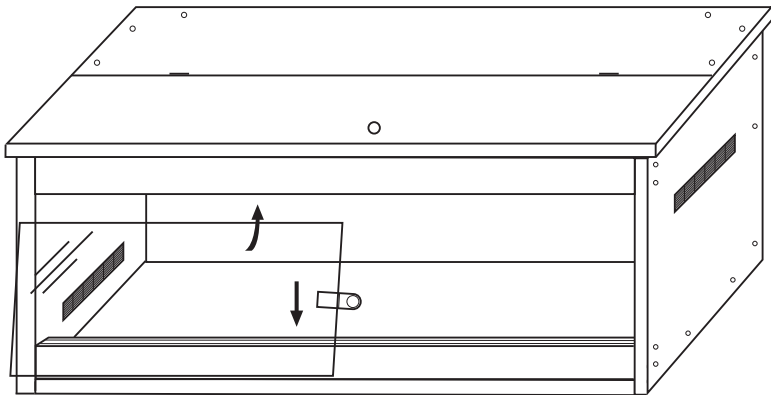

Step 1: Attach the back and sides to the base.
Use panels M, N, Q & T. Use parts C x 10

Step 2: Install the front panels to the assembled unit.
Use panels O & P. Use parts C x 8.

Step 3: Install Light box.
Use part U. Use parts C x 2, D x 4.

Step 4: Install top panel, attach screw caps.

Use panels R & S. Use parts C x 6, F x 8 (12 for 1200 model), H x 2 (3 for 1200 model), K x 24.

Step 5: Install sliding glass doors.

Use parts L x 2.

Attach magnet lock to inside door as shown.

Lift door upwards into top groove then when in place, push the bottom edge back in line with the matching lower groove. Install the inside door first.

Your enclosure is now complete.

Complete your enclosure with a Reptile One fluorescent light reflector and UVB tube as well as other Reptile One accessories available from your local Reptile One dealer.